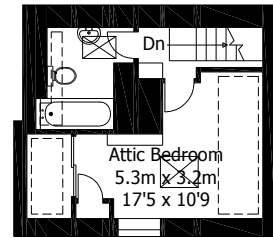

# Castle Hall Barn, Cragg Vale, HX7 5SN

Approximate Gross Internal Area: 297 sq m / 3200 sq ft

Second Floor

First Floor

Ground Floor

Basement, Stable and Courtyards