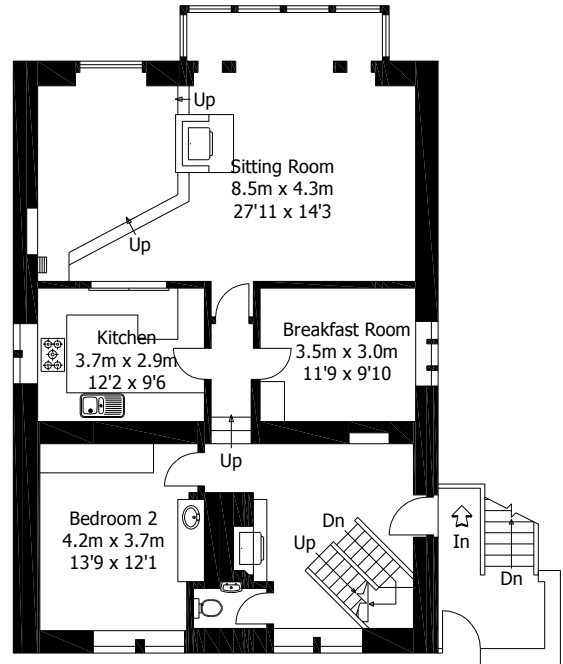

# Castle Hall Barn, Cragg Vale, HX7 5SN

Approximate Gross Internal Area: 297 sq m / 3200 sq ft

Second Floor

First Floor

Ground Floor

Basement, Stable and Courtyards