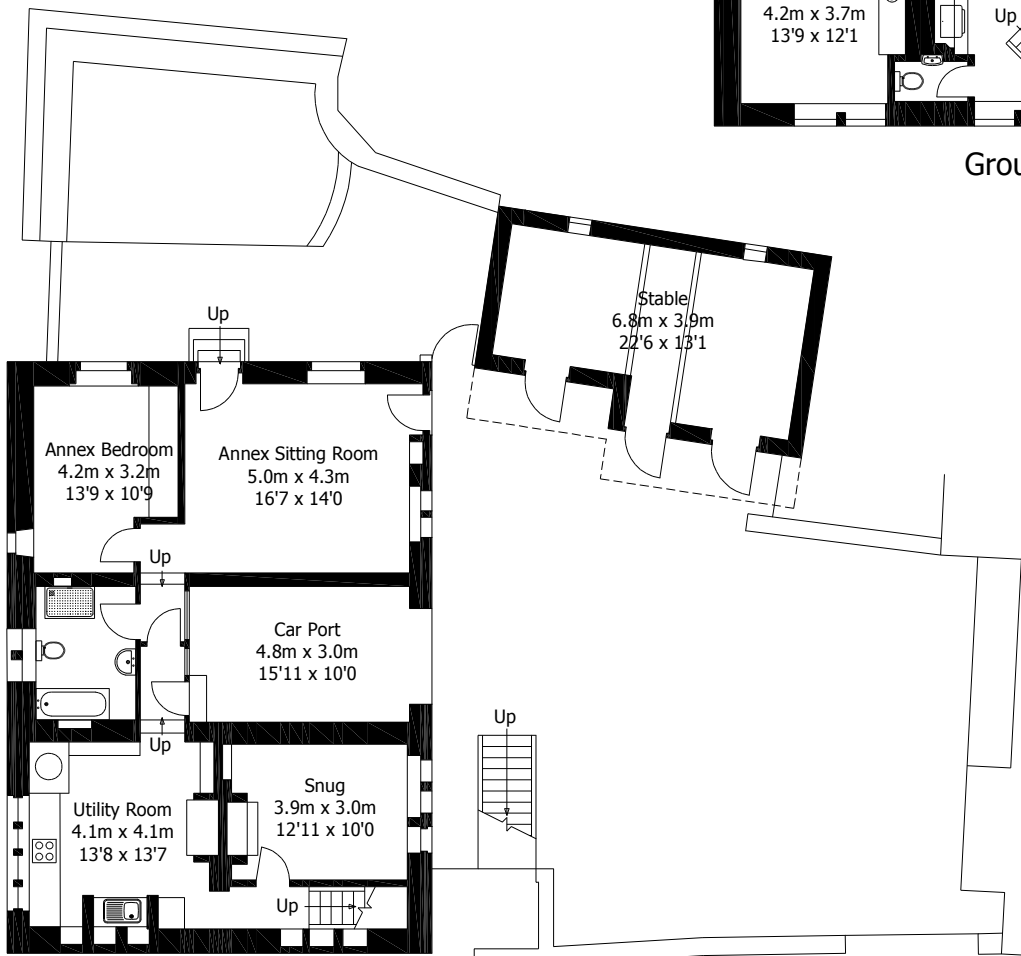

# Castle Hall Barn, Cragg Vale, HX7 5SN

Approximate Gross Internal Area: 297 sq m / 3200 sq ft

Second Floor

First Floor

Ground Floor

Basement, Stable and Courtyards