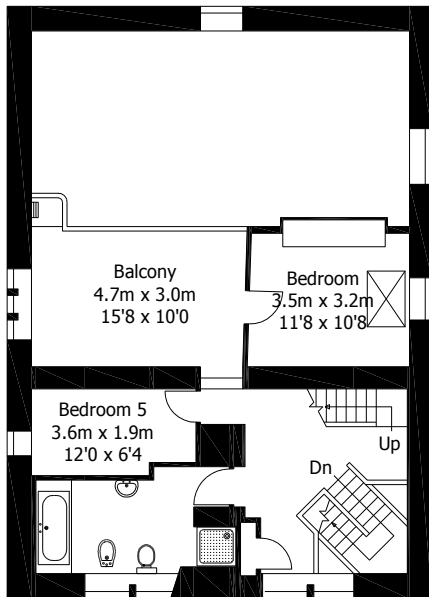

# Castle Hall Barn, Cragg Vale, HX7 5SN

Approximate Gross Internal Area: 297 sq m / 3200 sq ft

Second Floor

First Floor

Ground Floor

Basement, Stable and Courtyards